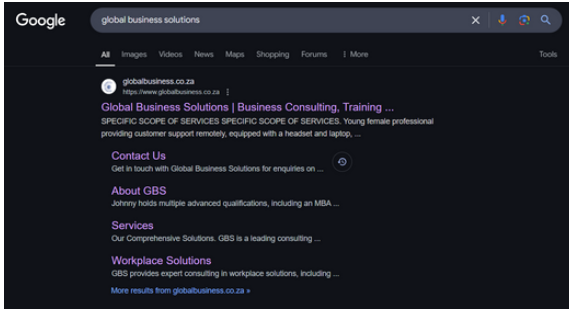

GBS WEBSITE LOGIN USER GUIDE

ACCESS ADVANCED WEBSITE FEATURES

SEARCH

01

Either type 'globalbusiness.co.za' in your URL bar on your browser tab OR search for Global Business Solutions.

LOG IN

At the top right corner below our social icons (give us a follow ;), you'll see a 'Log In'. Click on 'Log In' to create a FREE profile that'll give you access to more advanced website features.