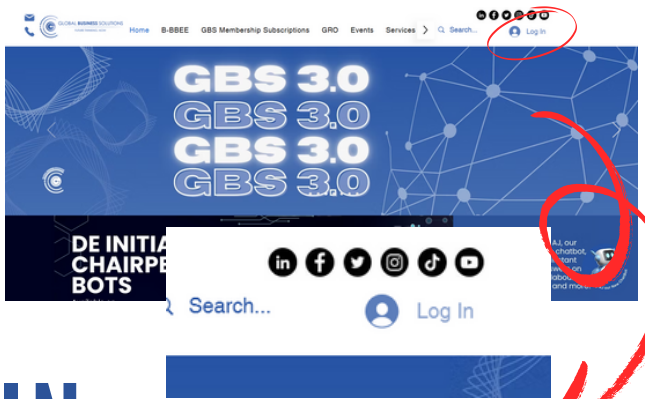

GBS WEBSITE LOGIN USER GUIDE

ACCESS ADVANCED WEBSITE FEATURES

SEARCH

01

Either type 'globalbusiness.co.za' in your URL bar on your browser tab OR search for Global Business Solutions.

LOG IN

At the top right corner below our social icons (give us a follow ;), you'll see a 'Log In'. Click on 'Log In' to create a FREE profile that'll give you access to more advanced website features.